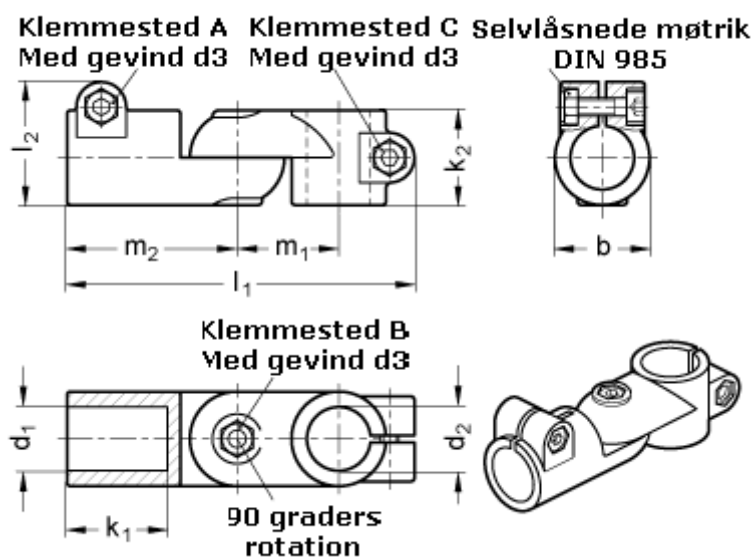

Article number: 20284B42B45S2BL

Description: E+G Swivel connector joint
GN284-B42-B45-2-BL

Measures

$b = 65$	$m_1 = 70$
$d_1 = B42$	$m_2 = 115$
$d_2 = B45$	
$d_3 = M10$	
$k_1 = 74.0$	
$k_2 = 65$	
$l_1 = 230$	
$l_2 = 77.5$	